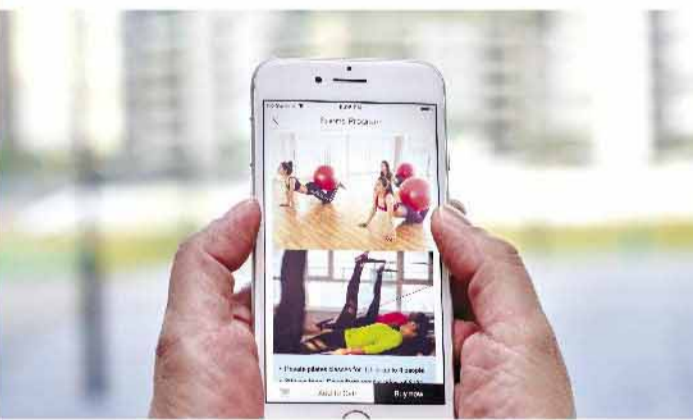

SMART Sleep Sensor
Monitor, track and analyze your health with a user-friendly device that generates a comprehensive sleep analysis in real-time which can also be shared with loved ones overseas.

SMART Control Panel
I get easier control over my home's lighting and other smart devices with the customized SMART Control Panel, designed with a simpler interface for ease of use.

SMART IP Camera
The pan-tilt-zoom audio and video camera allows for real-time monitoring by my loved ones and two-way communication even when they are travelling overseas.

Live SMART and healthy
Gather your neighbours and join the regular health screening sessions and wellness seminars held within JadeScape to learn more about healthy living.

Live SMART and Active
Through the hiLife app or via the resident concierge, I can truly live my life the way I want by taking part in regular social activities or arrange services catered specifically for me.