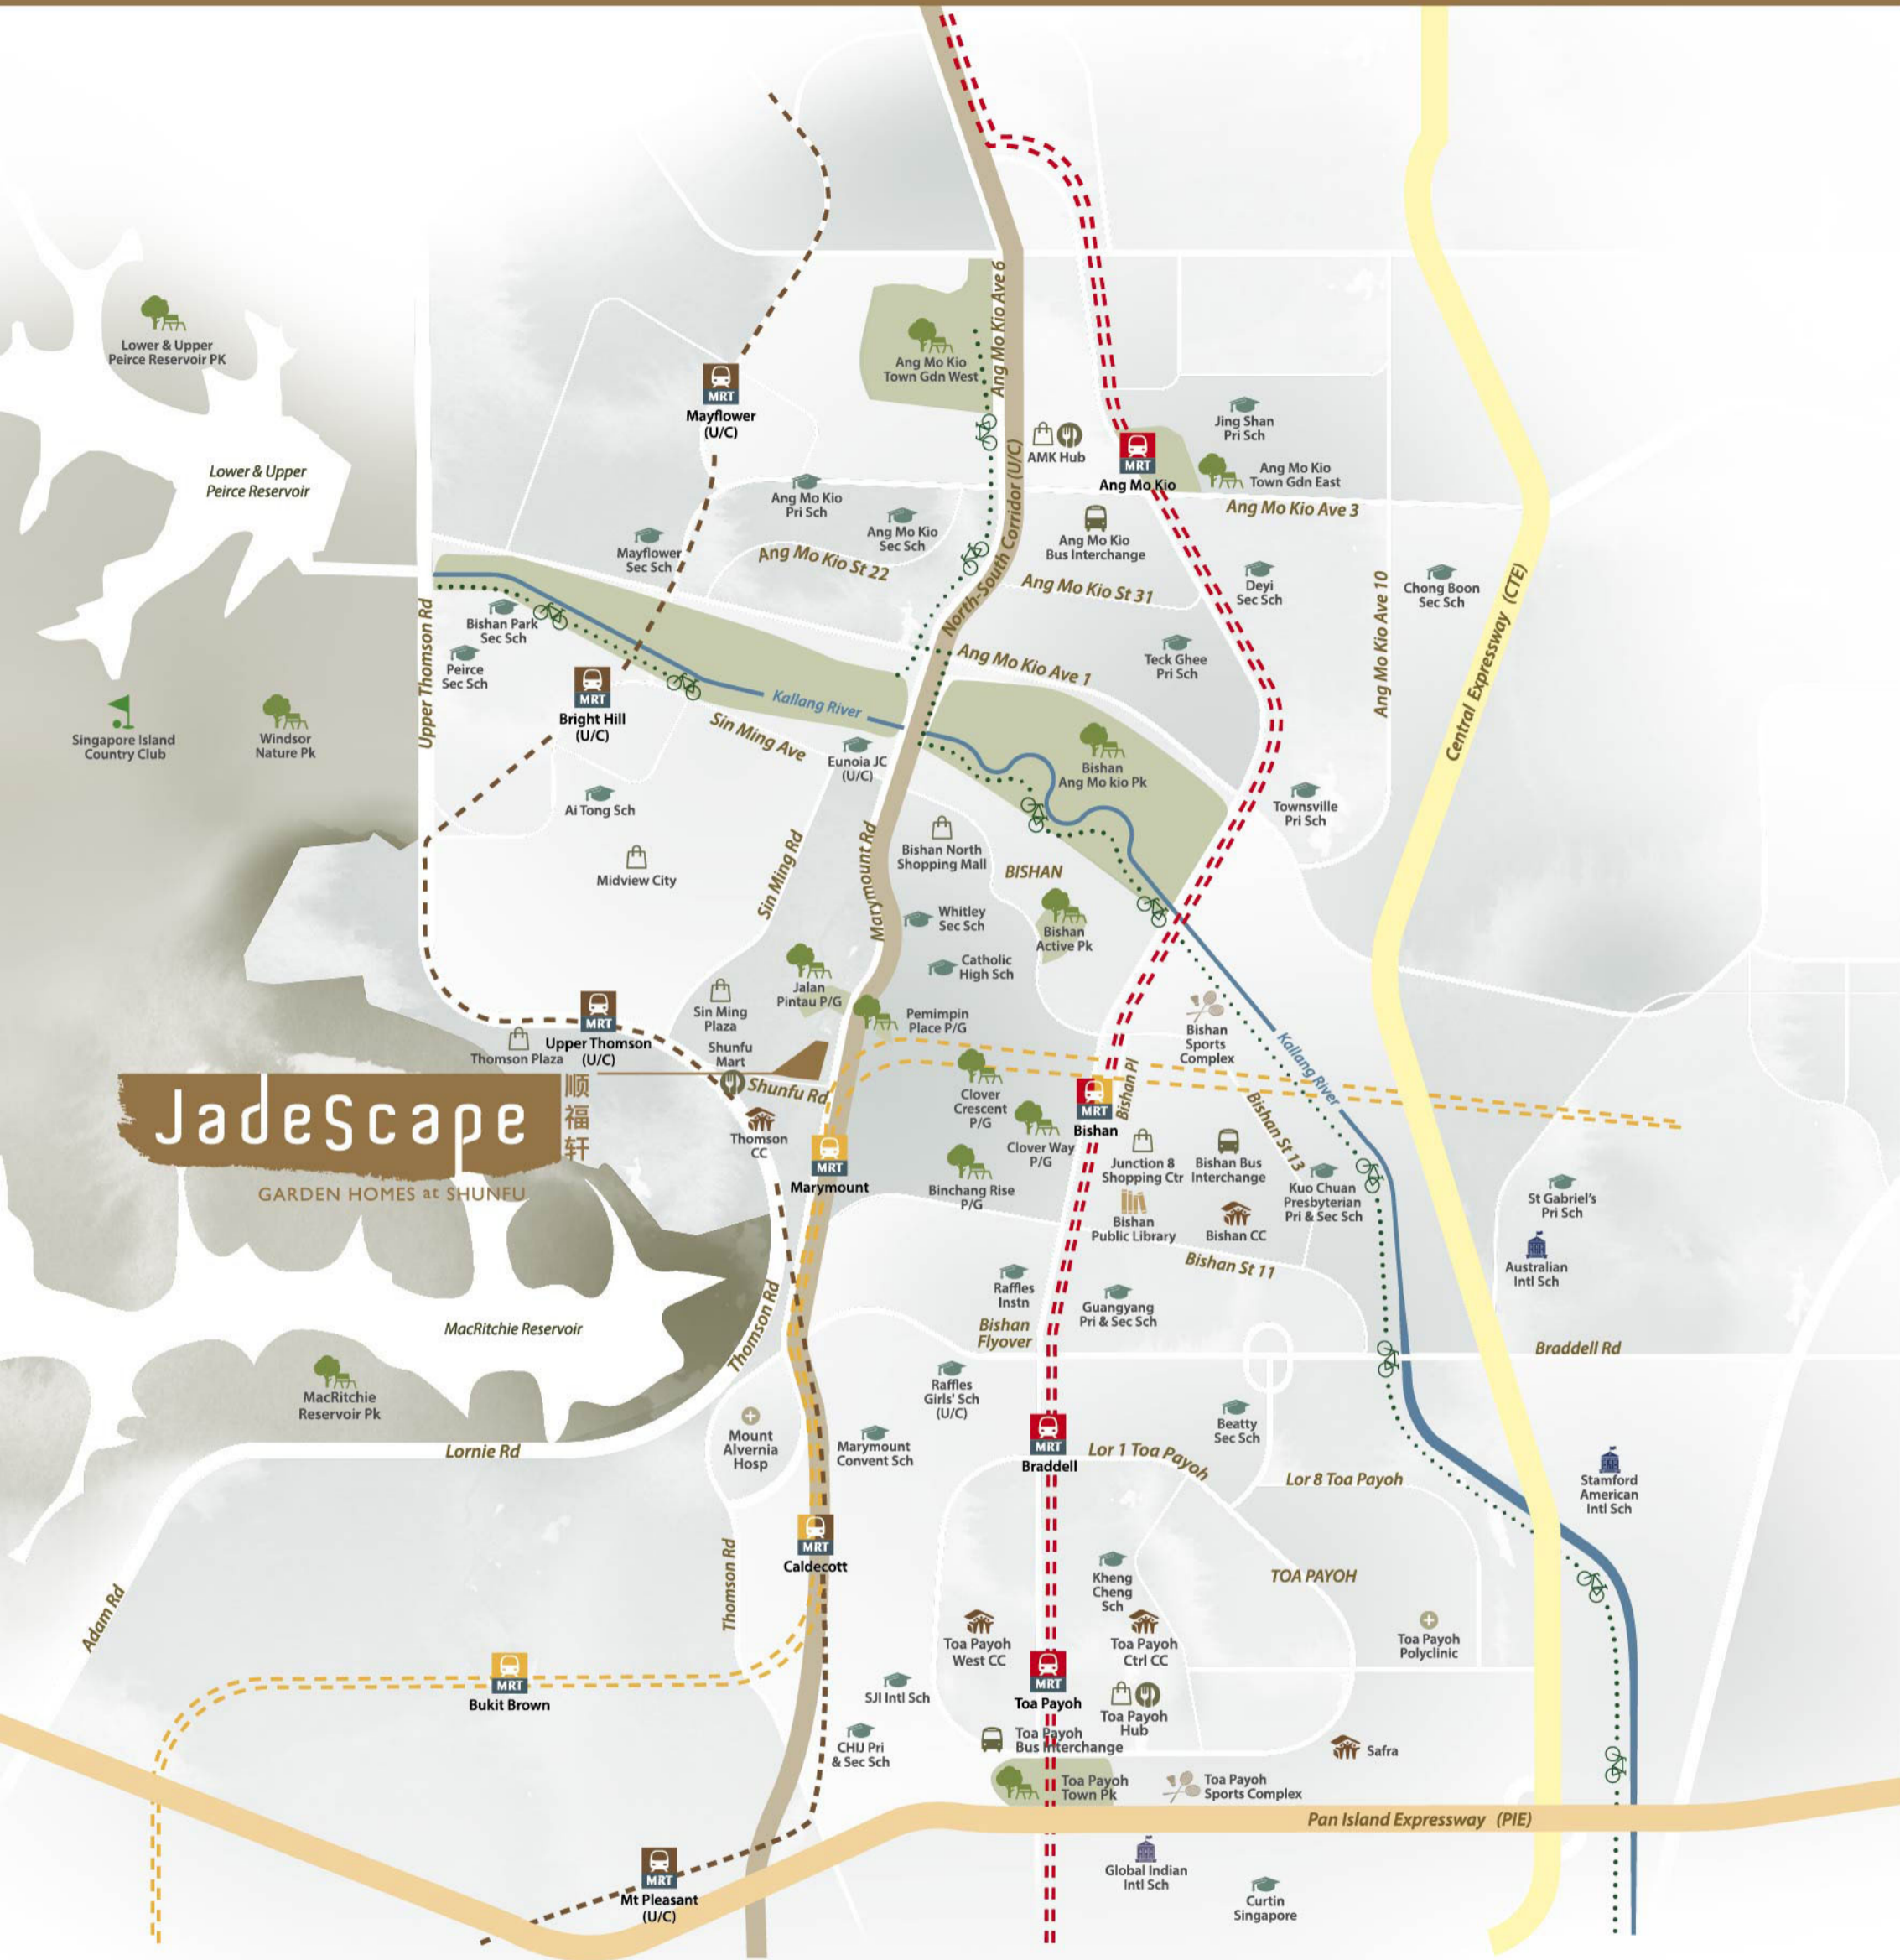

Artist's Impression

Location Map

- Bus Interchange
- Shopping Mall
- Food Centre
- School
- International School
- Library
- Community Club
- Golf Course
- Sport Complex
- Hospital & Medical Care
- Garden & Park

The connected commuter

Just around the bend from Marymount MRT Station and future Upper Thomson MRT Station, the city is just a train ride away or a quick drive down the North-South Corridor.

The ecstatic entertainment