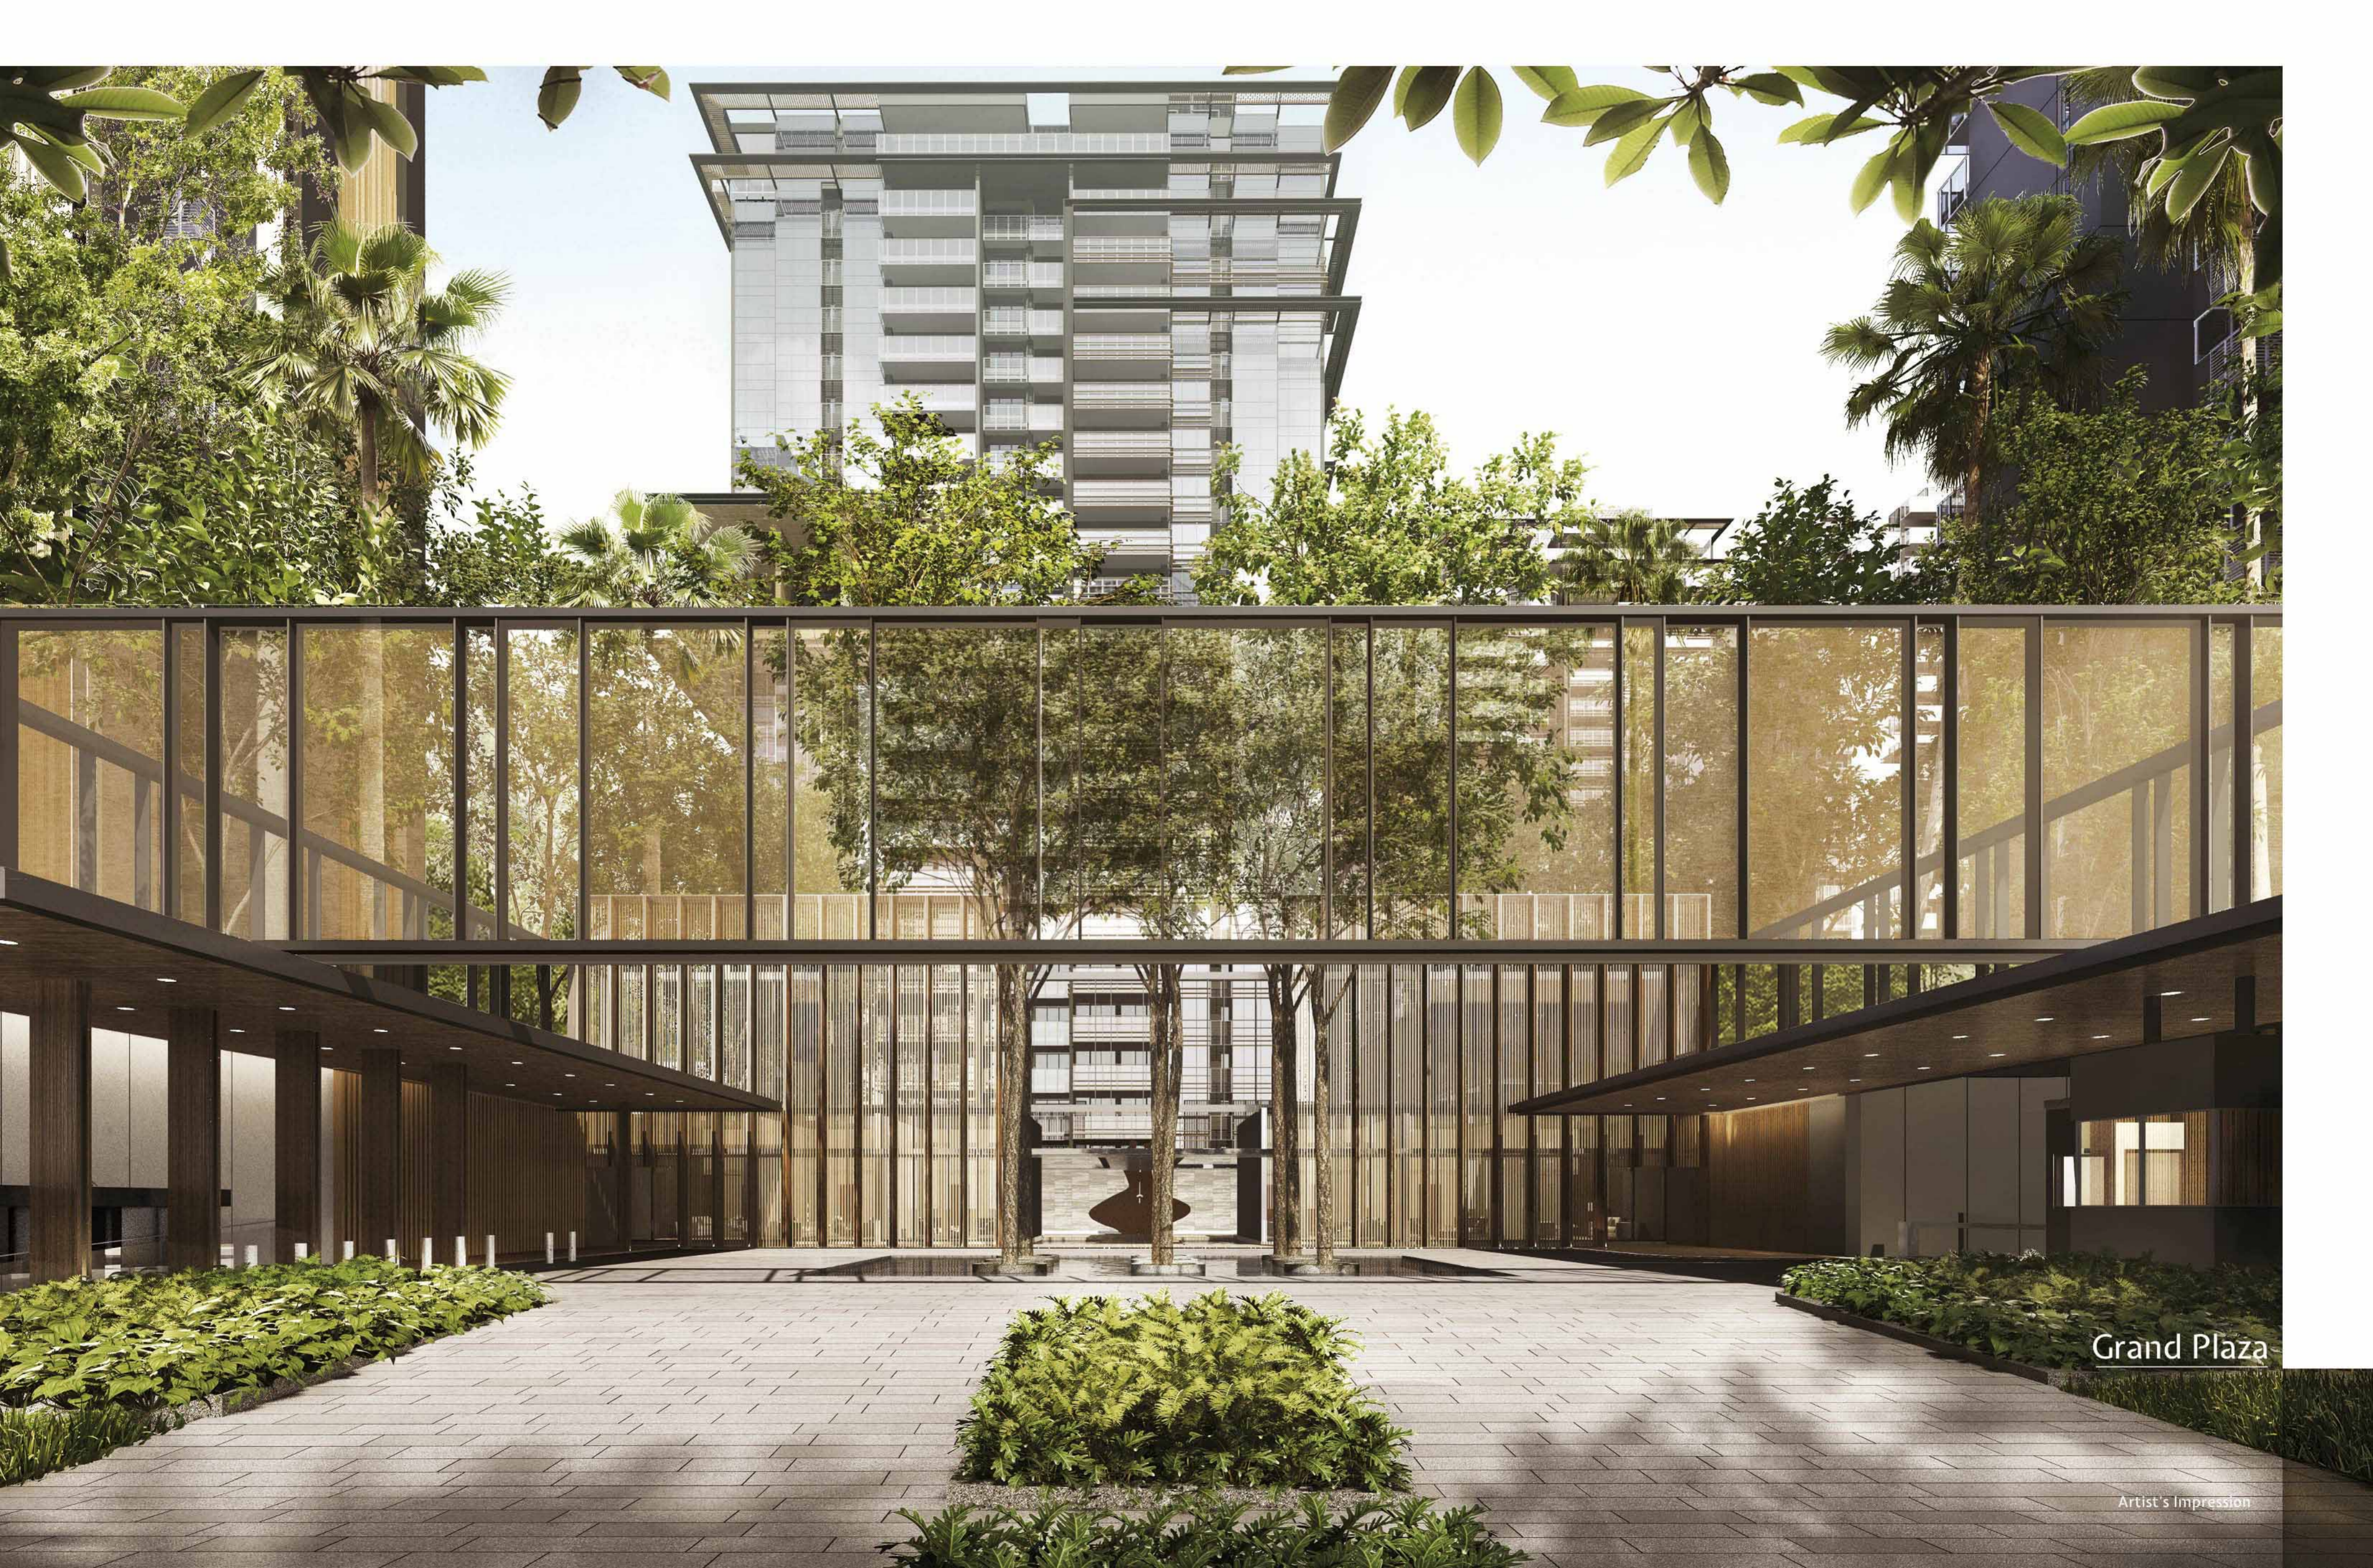

Paul Noritaka Tange
Architect, Tange Associates

Return,
to serenity.

The majesty of MacRitchie

Bordering the first and oldest of four reservoirs found in Singapore, MacRitchie Reservoir Park is home to 12 hectares of nature's best reserve. Stand amongst the heights of primary rainforest, paddle along the water's edge or hike its many cross country trails for a weekend outdoors.

The beauty of Bishan-Ang Mo Kio Park

One of the largest urban parks in Singapore, Bishan-Ang Mo Kio Park is 62 hectare of open fields, pond gardens, river plains and unique waterways reconstructed from past concrete canals. Along with an almost unlimited supply of park activities for every generation.

Return,
to wonder.

With 7 peaks that strike the silver edge of the sky. Carved waterways in its valley. And green life that is fed by those same waters. From the minute you walk in, to the time you lay down in your home, the majesty of it all is unyielding.

Grand Plaza

Enter the gates and follow the forest trails along cascading streams. Set foot in verdant courtyards, lush green terraces and wander through this journey beyond your imagination with over 100 facilities for your enjoyment.