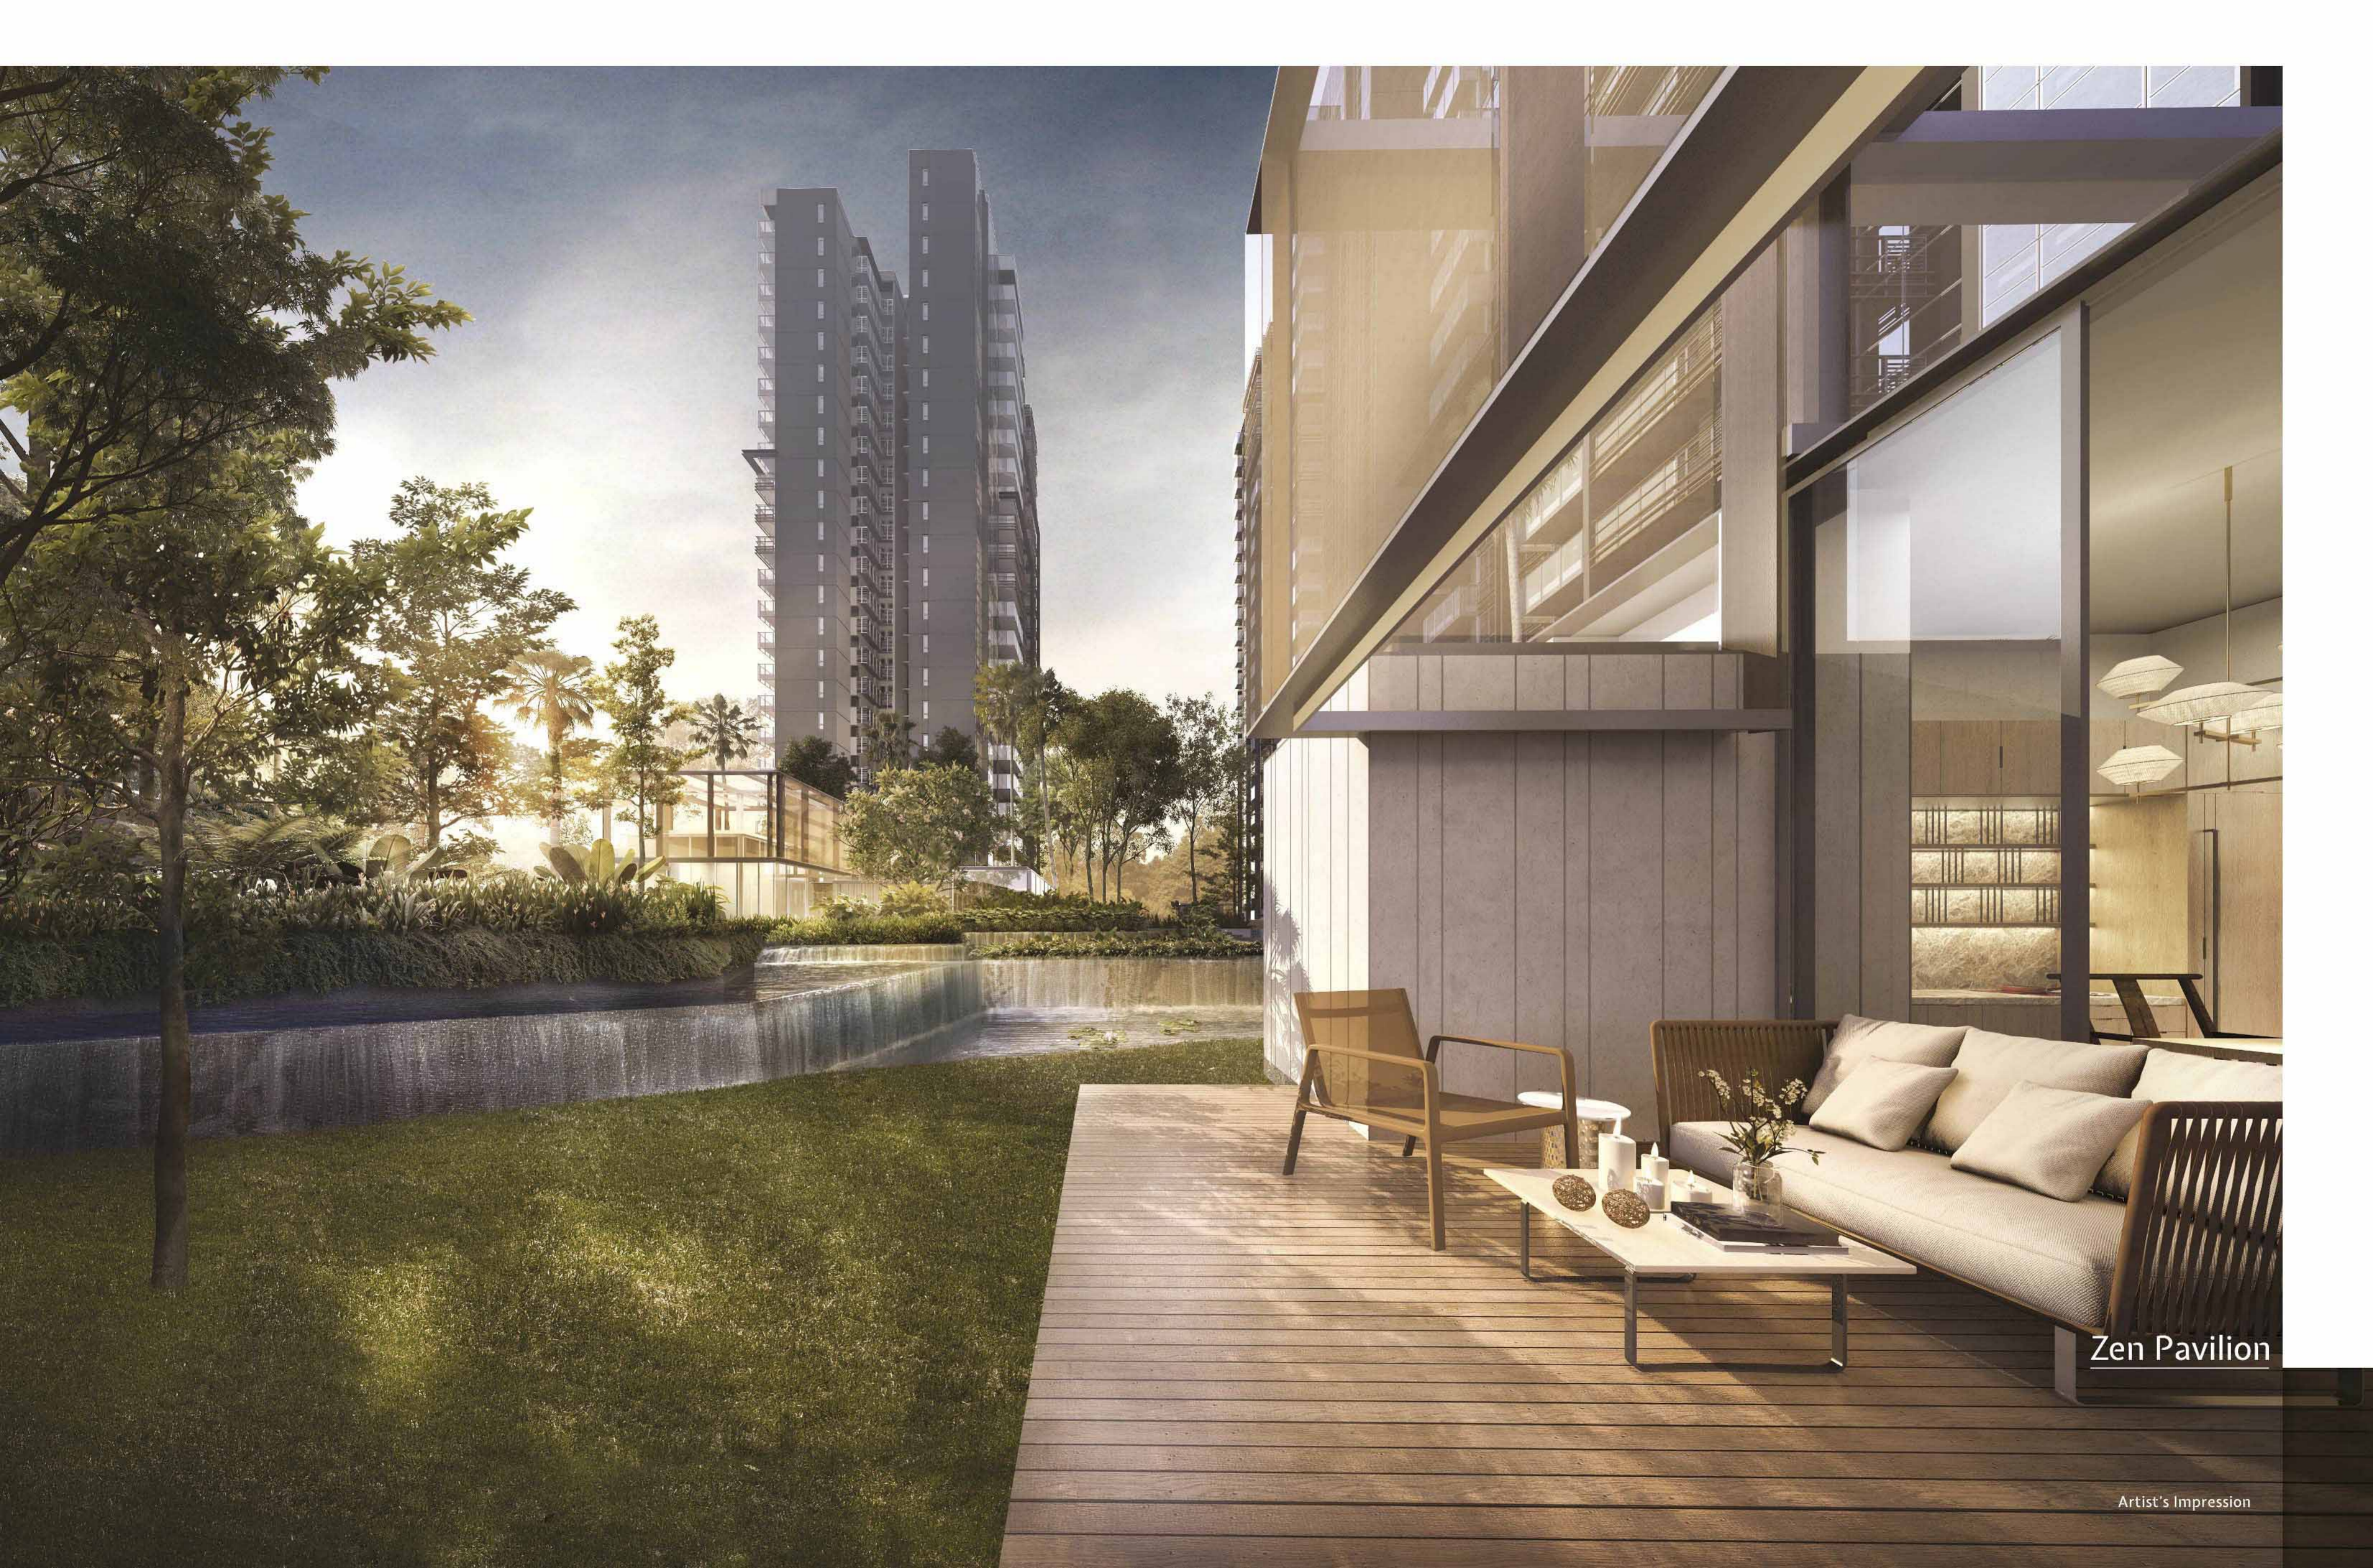

The beauty of Bishan-Ang Mo Kio Park

One of the largest urban parks in Singapore, Bishan-Ang Mo Kio Park is 62 hectare of open fields, pond gardens, river plains and unique waterways reconstructed from past concrete canals. Along with an almost unlimited supply of park activities for every generation.

Return,
to wonder.

With 7 peaks that strike the silver edge of the sky. Carved waterways in its valley. And green life that is fed by those same waters. From the minute you walk in, to the time you lay down in your home, the majesty of it all is unyielding.

Grand Plaza

Enter the gates and follow the forest trails along cascading streams. Set foot in verdant courtyards, lush green terraces and wander through this journey beyond your imagination with over 100 facilities for your enjoyment.

Return,
to tranquility.

Forest Waterfall

As your mind wanders further than your steps, it's easy to get lost along the elevated pathways. Diverting left and right, each luring you to a mystery of hidden waterways or garden space. A journey home becoming more a journey of self discovery and wonderment.